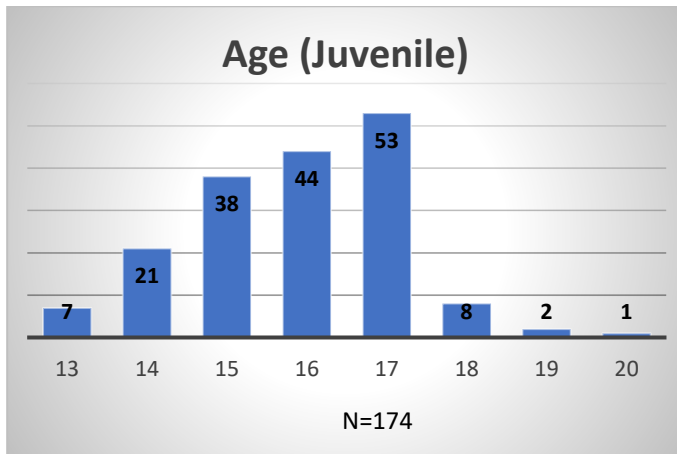

Daily Data Dashboard – November 16, 2023
Demographics for JTDC Population
Thursday Morning Midnight Count

Total # of probation Involved youth¹: 1,308

¹ Probation Active: Any youth who is pending sentencing with an active social history, has been formally placed on probation or supervision with Cook County Juvenile Probation on the date of the report.