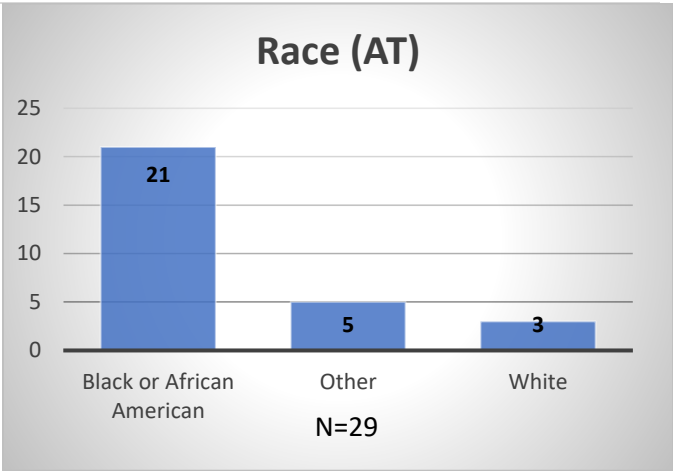

Daily Data Dashboard – November 16, 2023
Demographics for JTDC Population
Thursday Morning Midnight Count

Data sources: cFive Supervisor – Probation Population and RMIS – JTDC Population