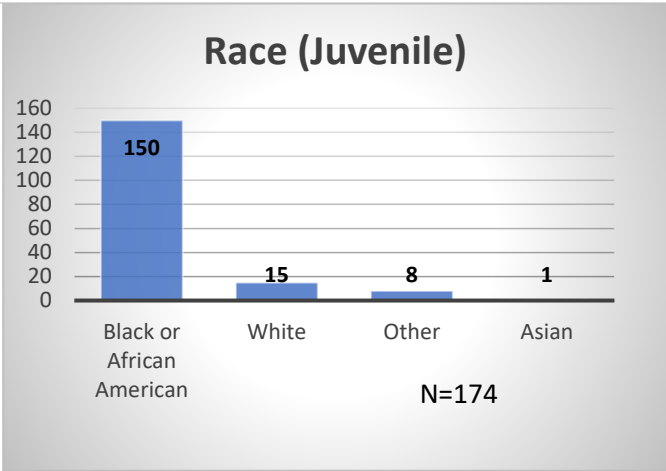

Daily Data Dashboard – November 16, 2023
Demographics for JTDC Population
Thursday Morning Midnight Count

Data sources: cFive Supervisor – Probation Population and RMIS – JTDC Population