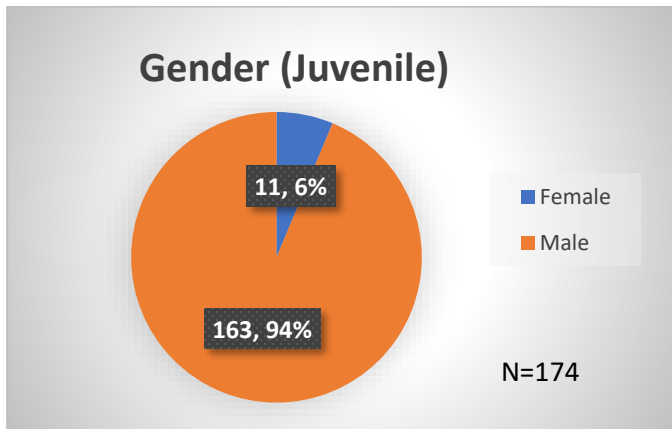

Daily Data Dashboard – November 16, 2023
Demographics for JTDC Population
Thursday Morning Midnight Count

Total # of probation Involved youth¹: 1,308

¹ Probation Active: Any youth who is pending sentencing with an active social history, has been formally placed on probation or supervision with Cook County Juvenile Probation on the date of the report.