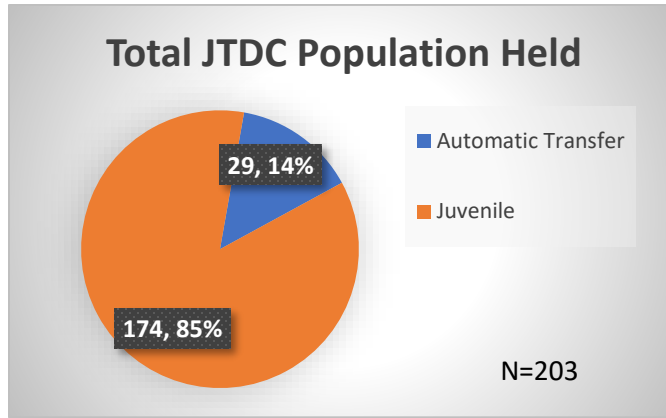

Daily Data Dashboard – November 16, 2023
Demographics for JTDC Population
Thursday Morning Midnight Count

Total # of probation Involved youth¹: 1,308

¹ Probation Active: Any youth who is pending sentencing with an active social history, has been formally placed on probation or supervision with Cook County Juvenile Probation on the date of the report.