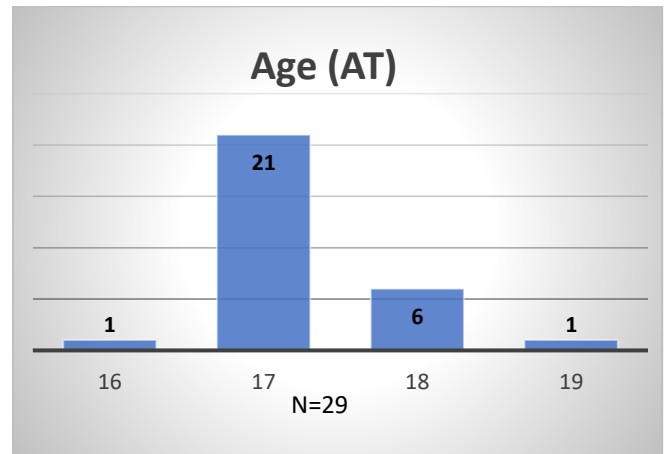

Daily Data Dashboard – November 16, 2023
Demographics for JTDC Population
Thursday Morning Midnight Count

Total # of probation Involved youth¹: 1,308

¹ Probation Active: Any youth who is pending sentencing with an active social history, has been formally placed on probation or supervision with Cook County Juvenile Probation on the date of the report.