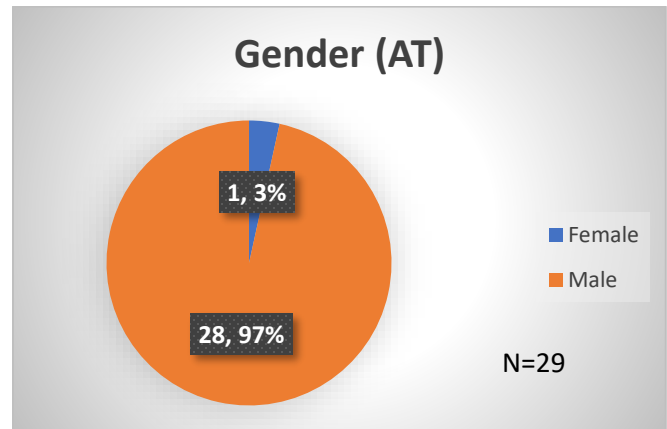

Daily Data Dashboard – November 16, 2023
Demographics for JTDC Population
Thursday Morning Midnight Count

Total # of probation Involved youth¹: 1,308

¹ Probation Active: Any youth who is pending sentencing with an active social history, has been formally placed on probation or supervision with Cook County Juvenile Probation on the date of the report.